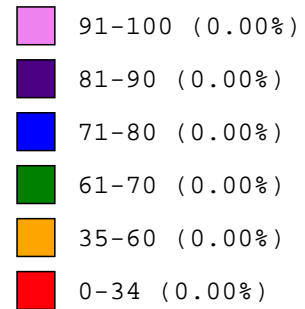

Mark ANALYSIS REPORT

STUDENT	HIGHEST	LOWEST	SUBJECT
	/	/	CURRICULLAM- / EXTRA -

Subject Wise Report

CURRICULLAM	ABSENT	FAIL	HIGH	LOW	% METER
EXTRA-CURRICULLAM	ABSENT	FAIL	HIGH	LOW	% METER

Over All Trend

% RANGE	STUDENT
0-34	0
35-60	0
61-70	0
71-80	0
81-90	0
91-100	0

Over All Trend Calculated Based on Curriculum subjects Only

Over All SUBJECT WISE Trend -

Subject Name	Staff Name	%Percentage
--------------	------------	-------------

Over All Trend Calculated Based on Curriculum subjects Only