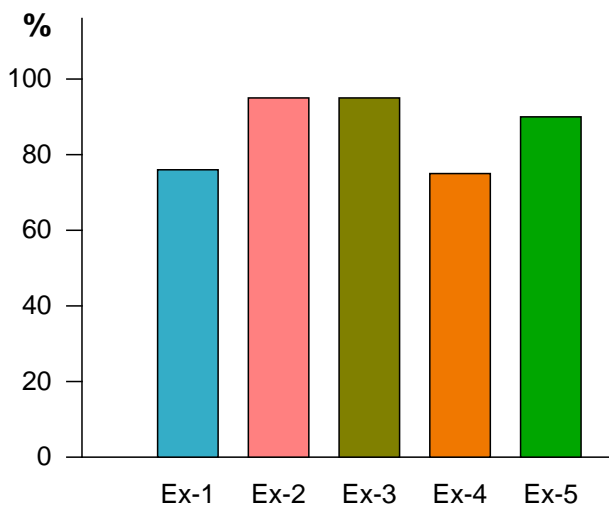

SCIENCE

- Ex-1 -Quartely Examination-2016 = 76%
- Ex-2 -half yearly exam = 95%
- Ex-3 - II mid term -2017 = 95%
- Ex-4 - Revision = 75%
- Ex-5 - Annual Exam = 90%