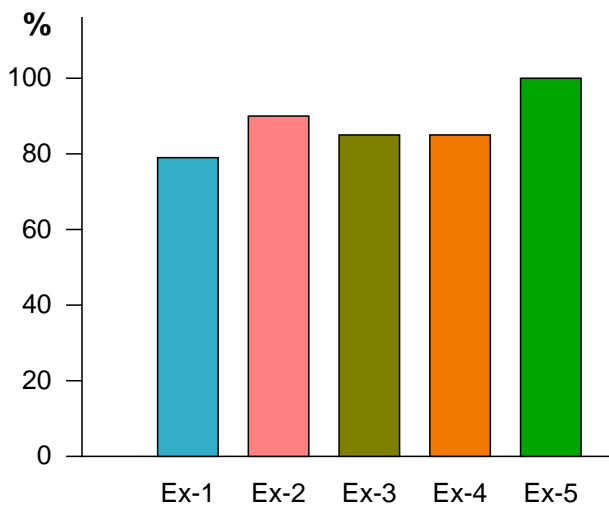

CS

- Ex-1 -Quartely Examination-2016 = 79%
- Ex-2 -half yearly exam = 90%
- Ex-3 - II mid term -2017 = 85%
- Ex-4 - Revision = 85%
- Ex-5 - Annual Exam = 100%