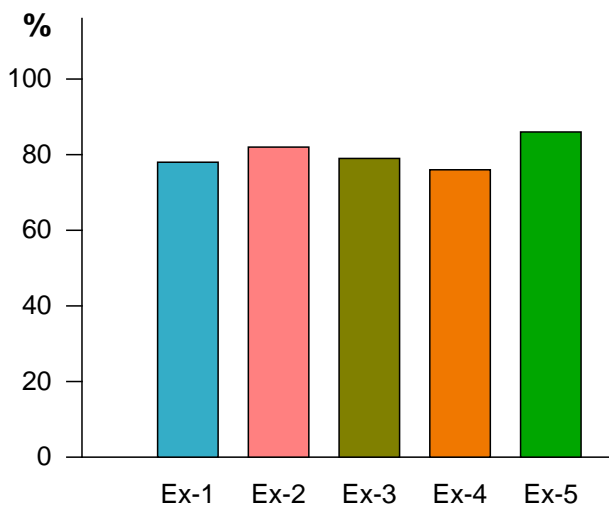

OVER ALL PERCENTAGE

- Ex-1 -Quartely Examination-2016 = 78%
- Ex-2 -half yearly exam = 82%
- Ex-3 - II mid term -2017 = 79%
- Ex-4 - Revision = 76%
- Ex-5 - Annual Exam = 86%