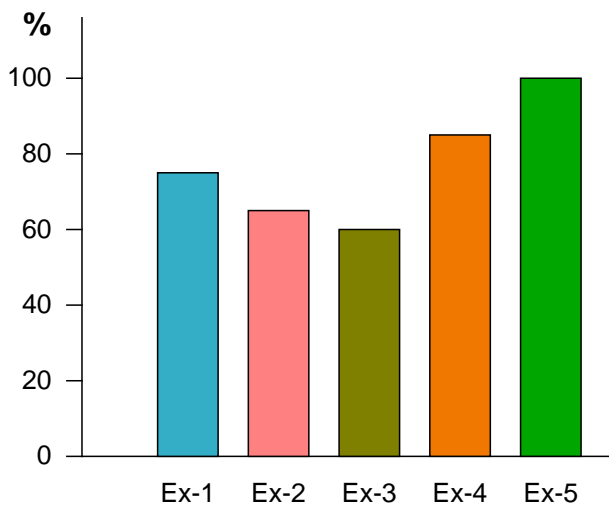

S.E.T VIDHYADEVI MATRIC HIGHER SECONDARD SCHOOL

Student	Standard/Section	Subject's	Exam count
37	3 STD/A	5	5

SUBJECTS (In Percent %)	Ex-1	Ex-2	Ex-3	Ex-4	Ex-5
english	80	70	65	80	55
Maths	75	65	60	85	100
Science	76	95	95	75	90
Social Science	78	90	90	55	85
Cs	79	90	85	85	100