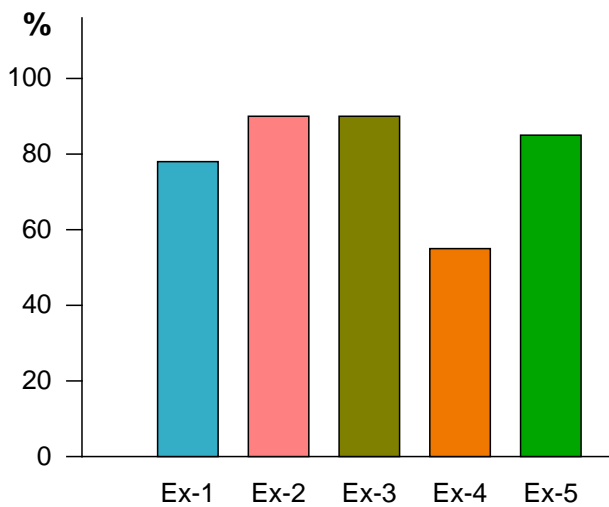

SOCIAL SCIENCE

- Ex-1 -Quartely Examination-2016 = 78%
- Ex-2 -half yearly exam = 90%
- Ex-3 - II mid term -2017 = 90%
- Ex-4 - Revision = 55%
- Ex-5 - Annual Exam = 85%