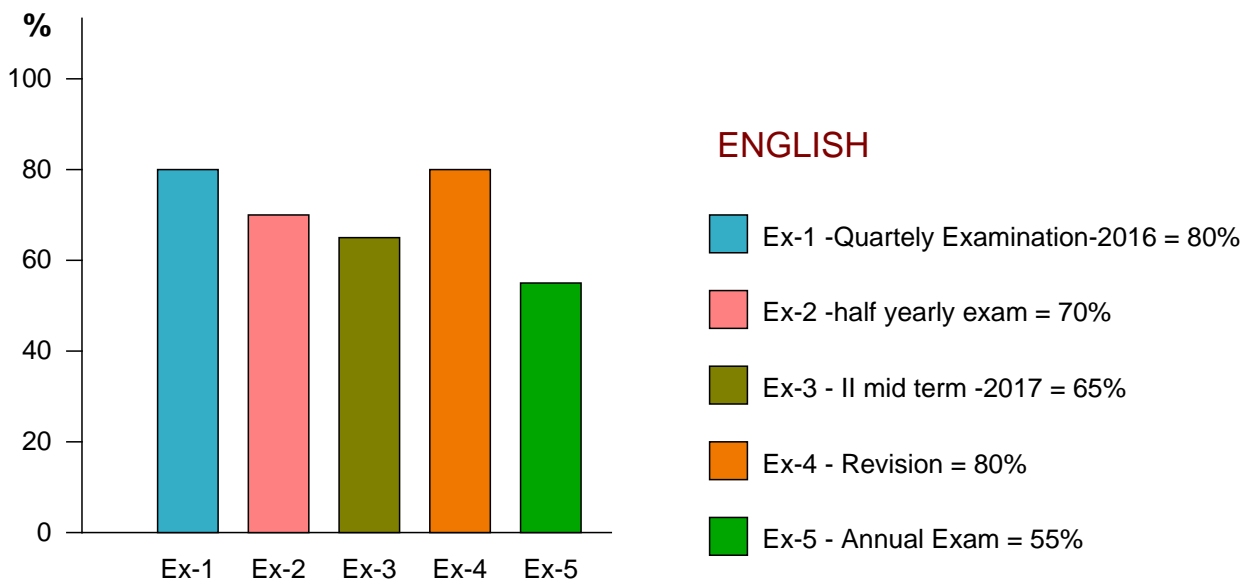

S.E.T VIDHYADEVI MATRIC HIGHER SECONDARD SCHOOL

Student	Standard/Section	Subject's	Exam count
37	3 STD/A	5	5

SUBJECTS (In Percent %)	Ex-1	Ex-2	Ex-3	Ex-4	Ex-5
english	80	70	65	80	55
Maths	75	65	60	85	100
Science	76	95	95	75	90
Social Science	78	90	90	55	85
Cs	79	90	85	85	100